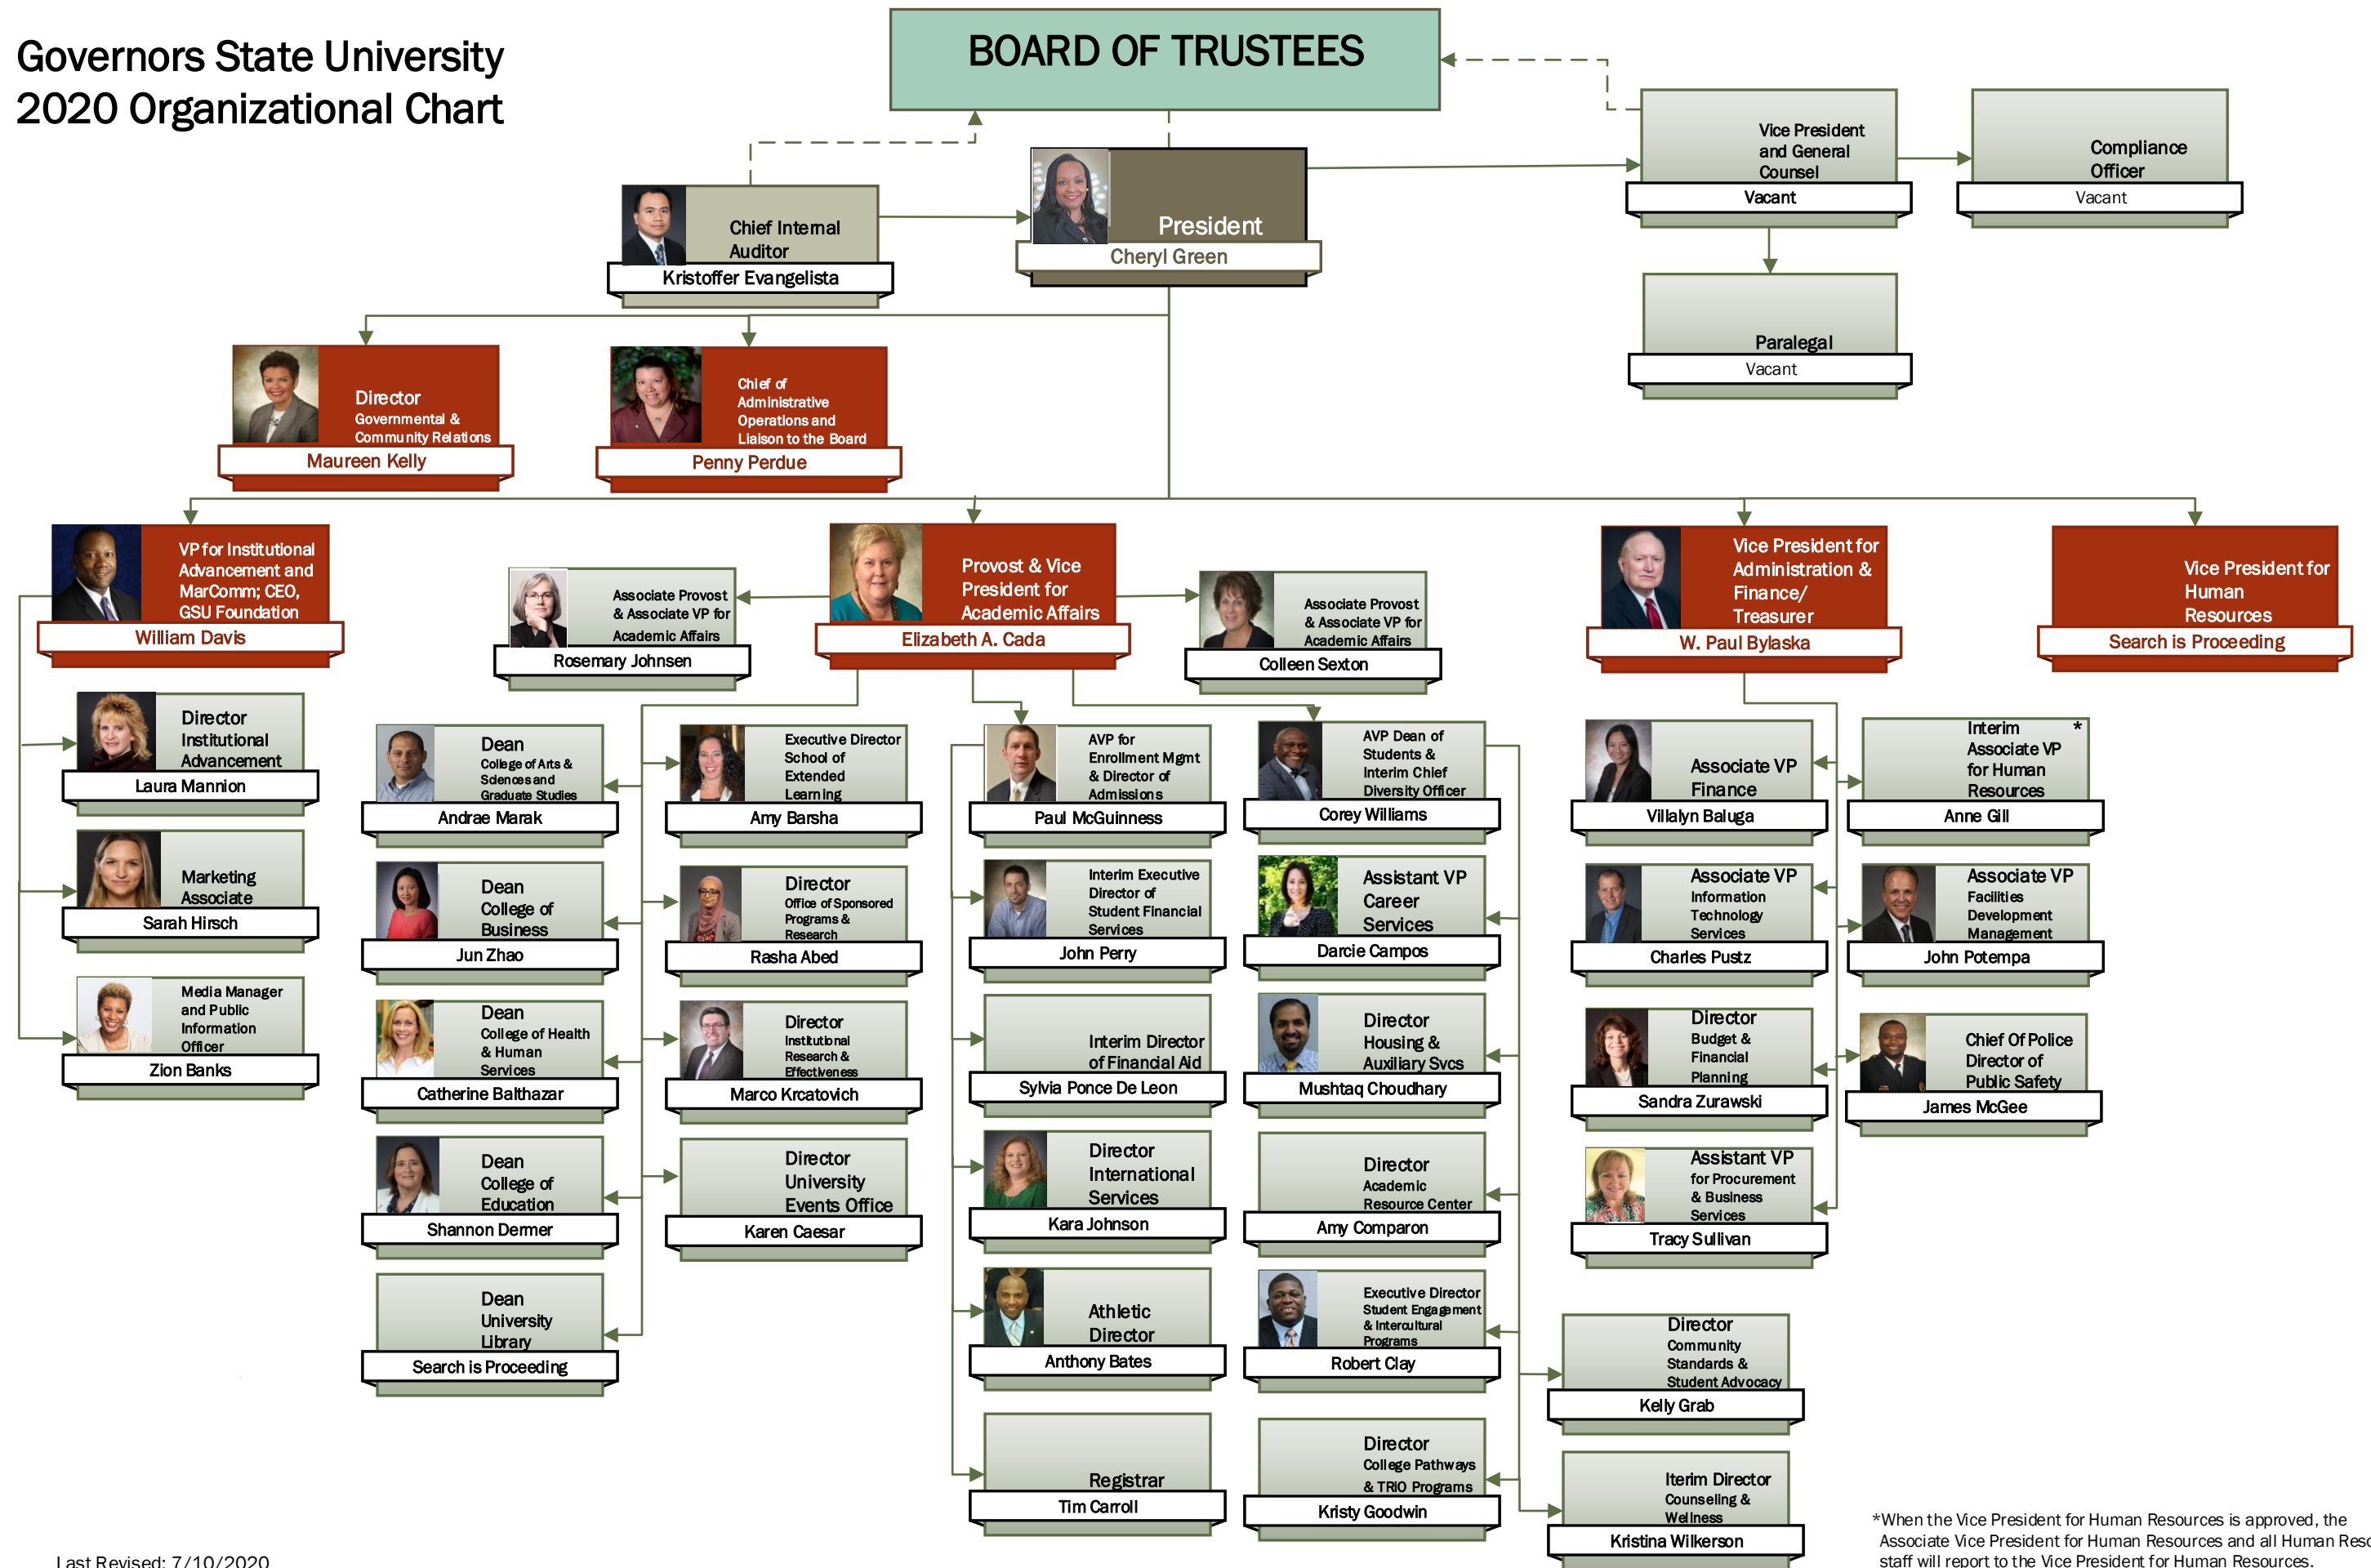

Governors State University 2020 Organizational Chart

*When the Vice President for Human Resources is approved, the Associate Vice President for Human Resources and all Human Resources staff will report to the Vice President for Human Resources.