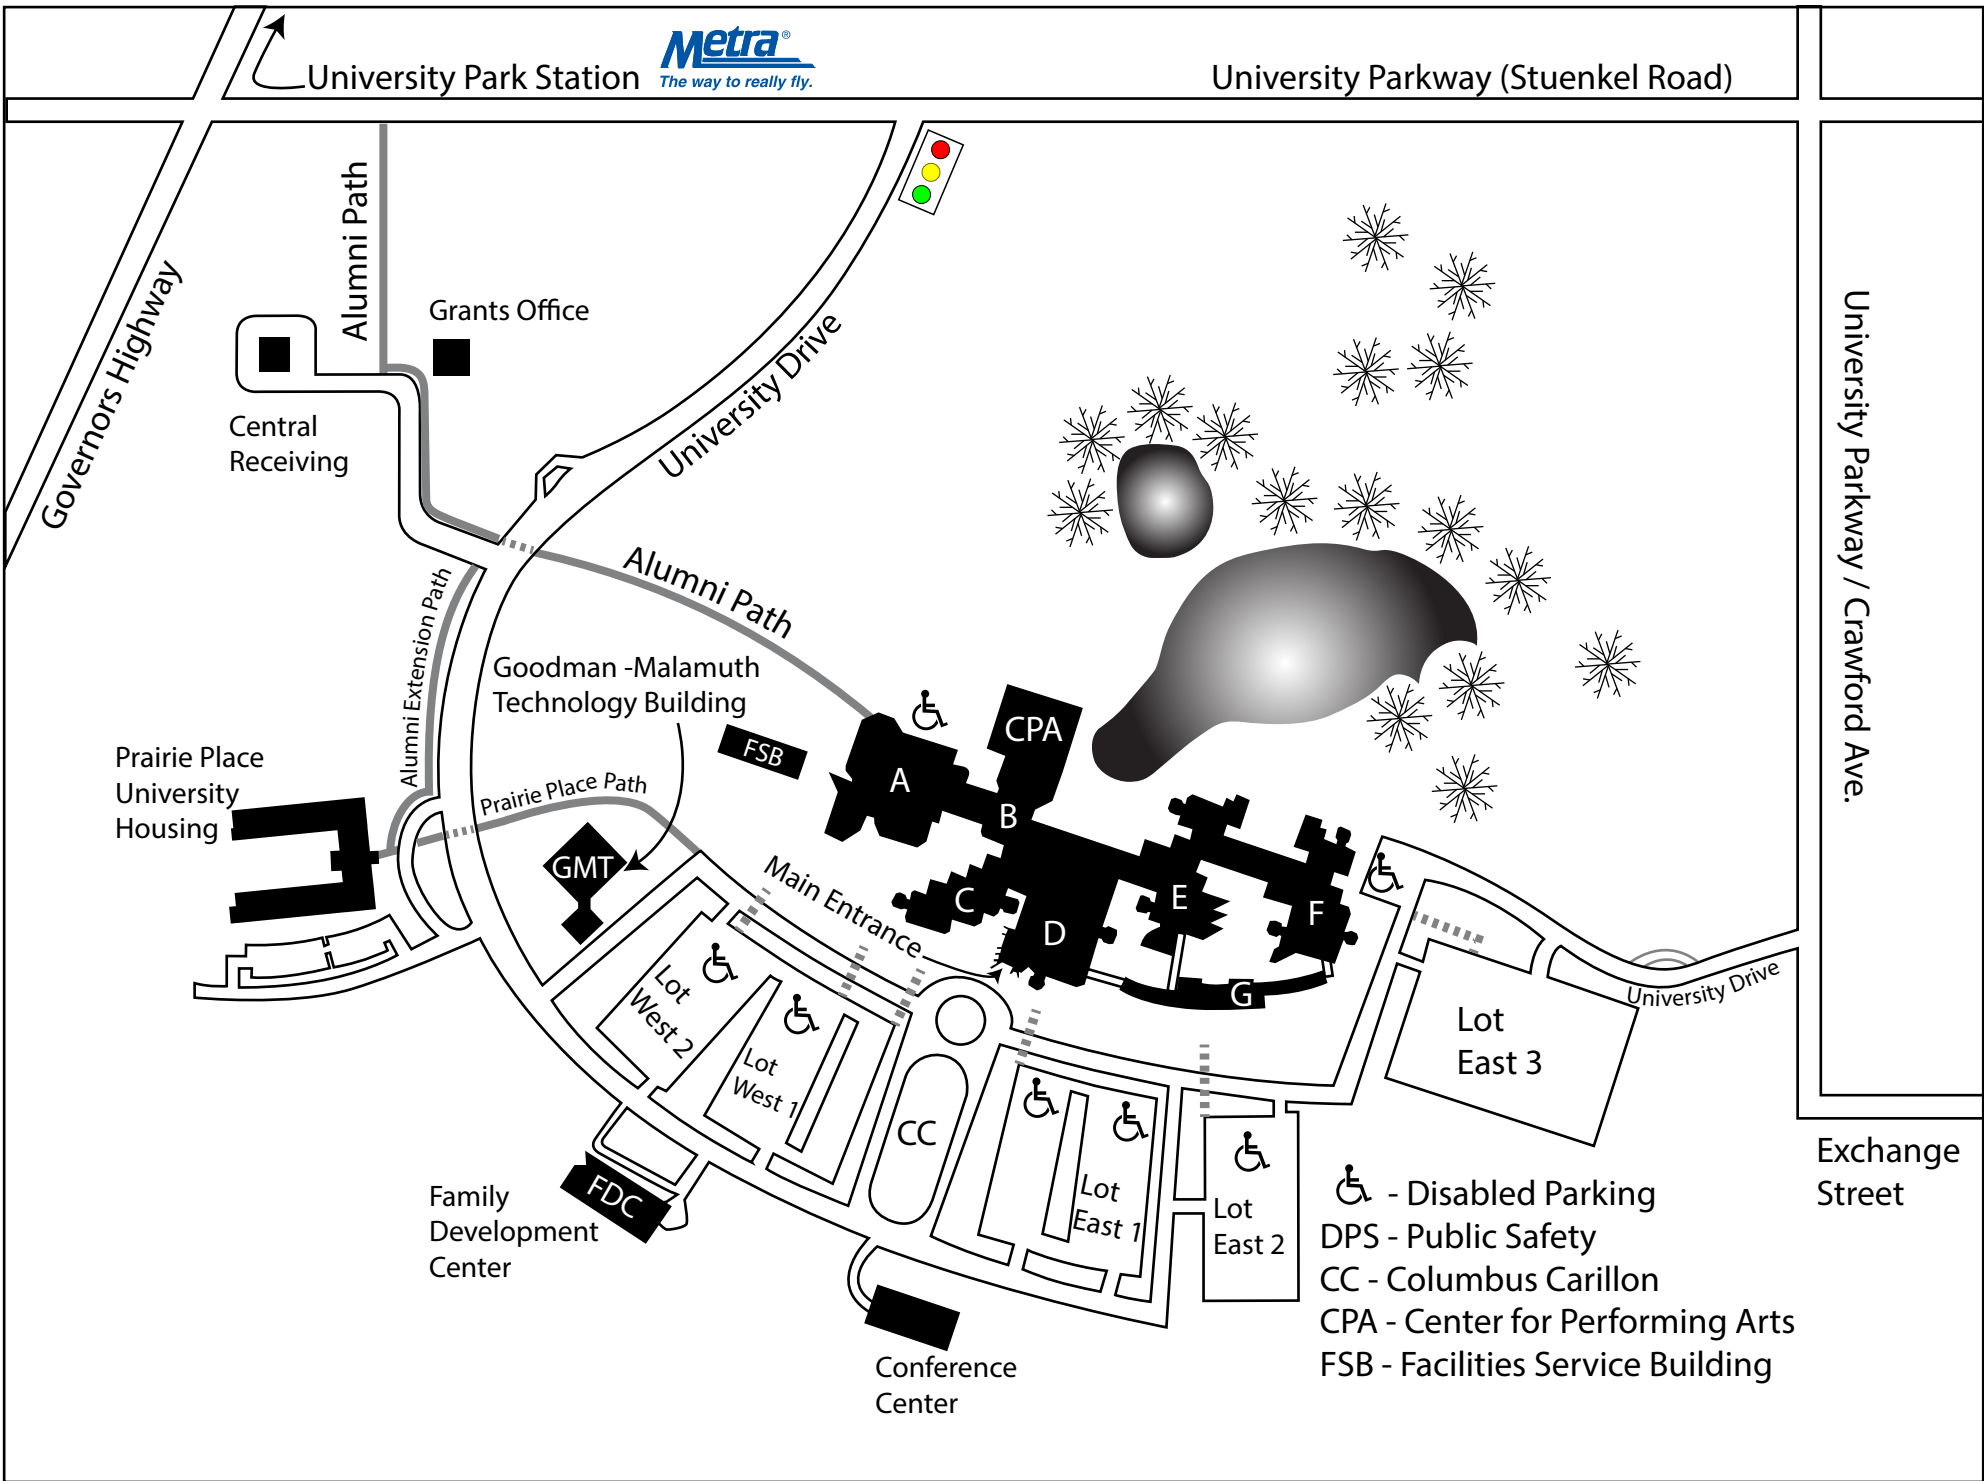

University Park Station

University Parkway (Stuenkel Road)

University Parkway / Crawford Ave.

Exchange Street

- Disabled Parking
- DPS - Public Safety
- CC - Columbus Carillon
- CPA - Center for Performing Arts
- FSB - Facilities Service Building

Governors Highway

Alumni Path

University Drive

Alumni Path

Alumni Extension Path

Prairie Place Path

Main Entrance

University Drive

GMT

Lot West 2

Lot West 1

CC

Lot East 1

Lot East 2

Lot East 3

Family Development Center

FDC

Conference Center