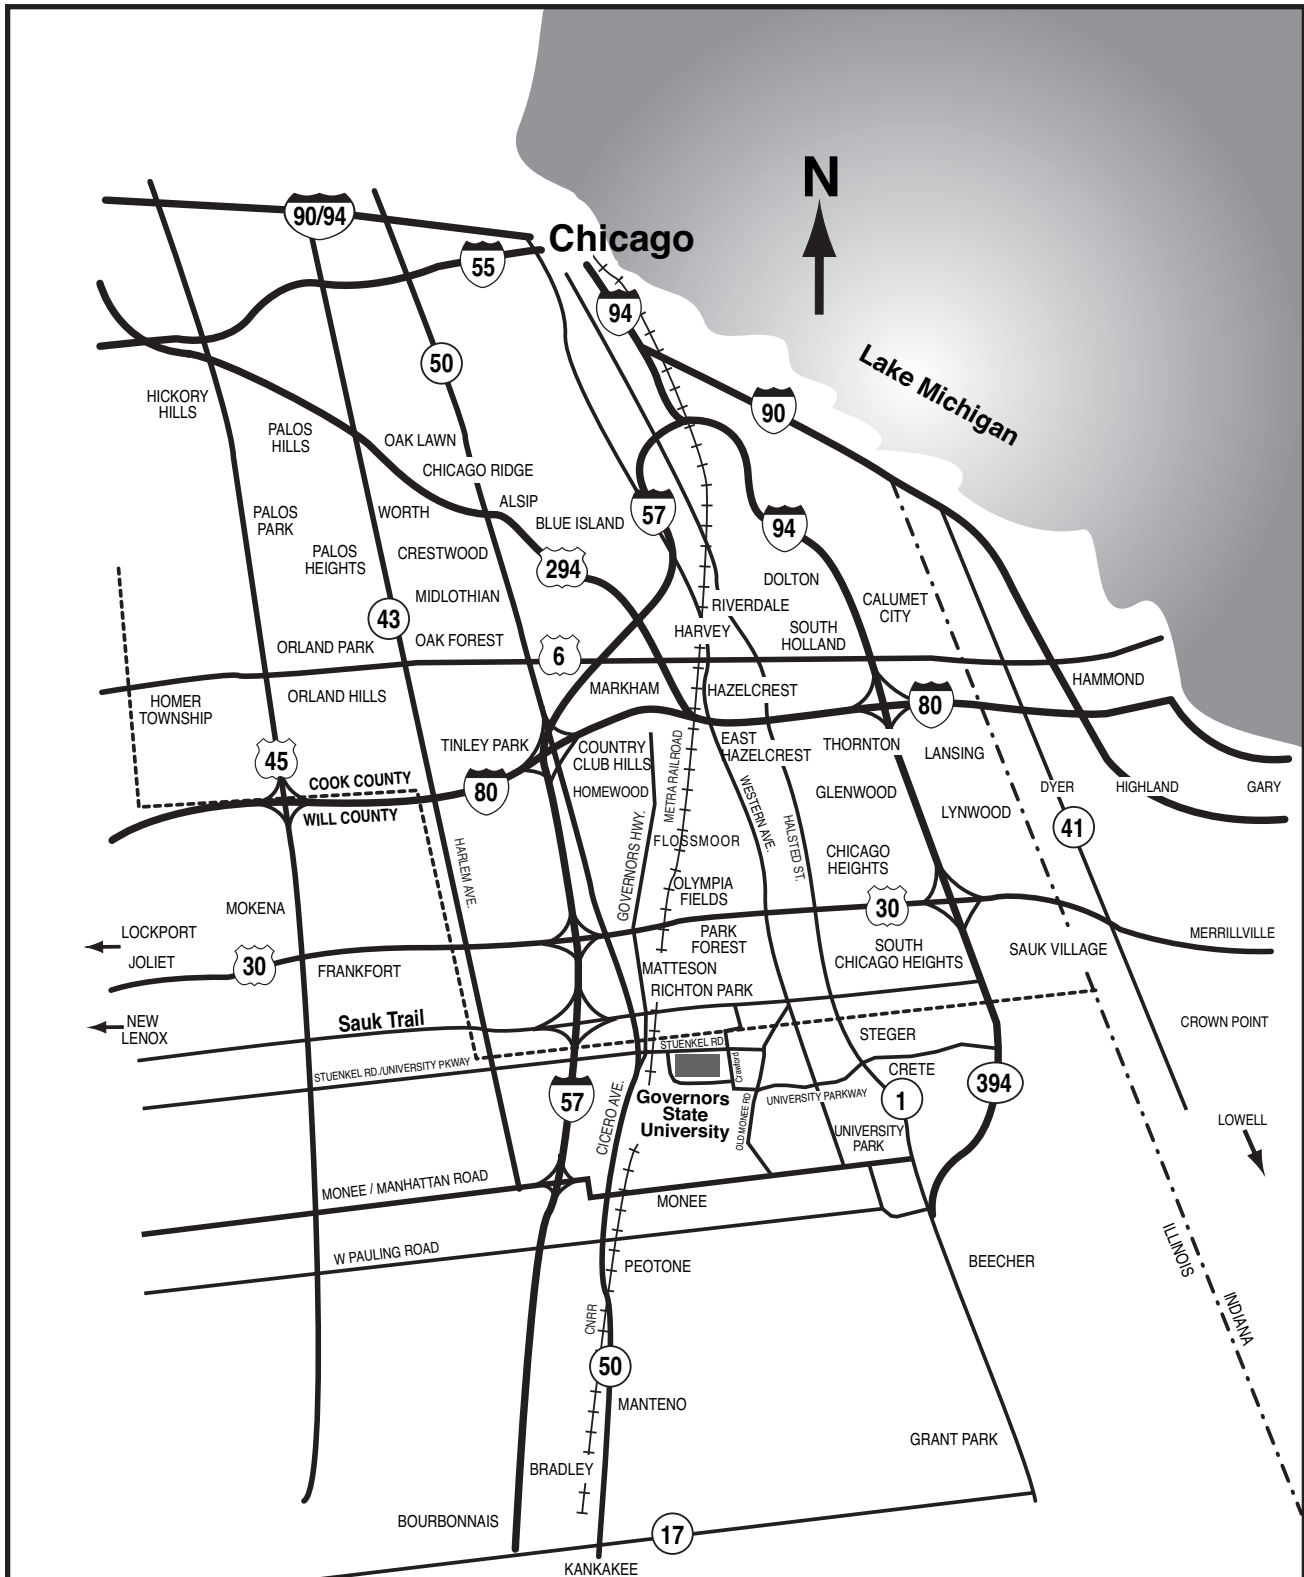

Governors State University

University Park, Illinois 60466-0975 • 708-534-5000 • <http://www.govst.edu/>

From north:
 I-94 south to I-57
 I-57 south to Sauk Trail
 Sauk Trail east 1/2 mile to Cicero Ave. (Rt. 50)
 Cicero Ave. south 2 miles to University Parkway
 University Parkway east 1/2 mile to GSU entrance

From south:
 I-57 north to Sauk Trail
 (then follow Sauk Trail directions at left)

From east:
 I-80/94 west to I-57
 (then follow I-57 directions at left) or
 Lincoln Highway (Rt. 30) west to Cicero Ave. (Rt. 50)
 (then follow Cicero Ave. directions at left)

From west:
 I-80 east to I-57
 (then follow I-57 directions at left) or
 Lincoln Highway (Rt. 30) east to Cicero Ave. (Rt. 50)
 (then follow Cicero Ave. directions at left)