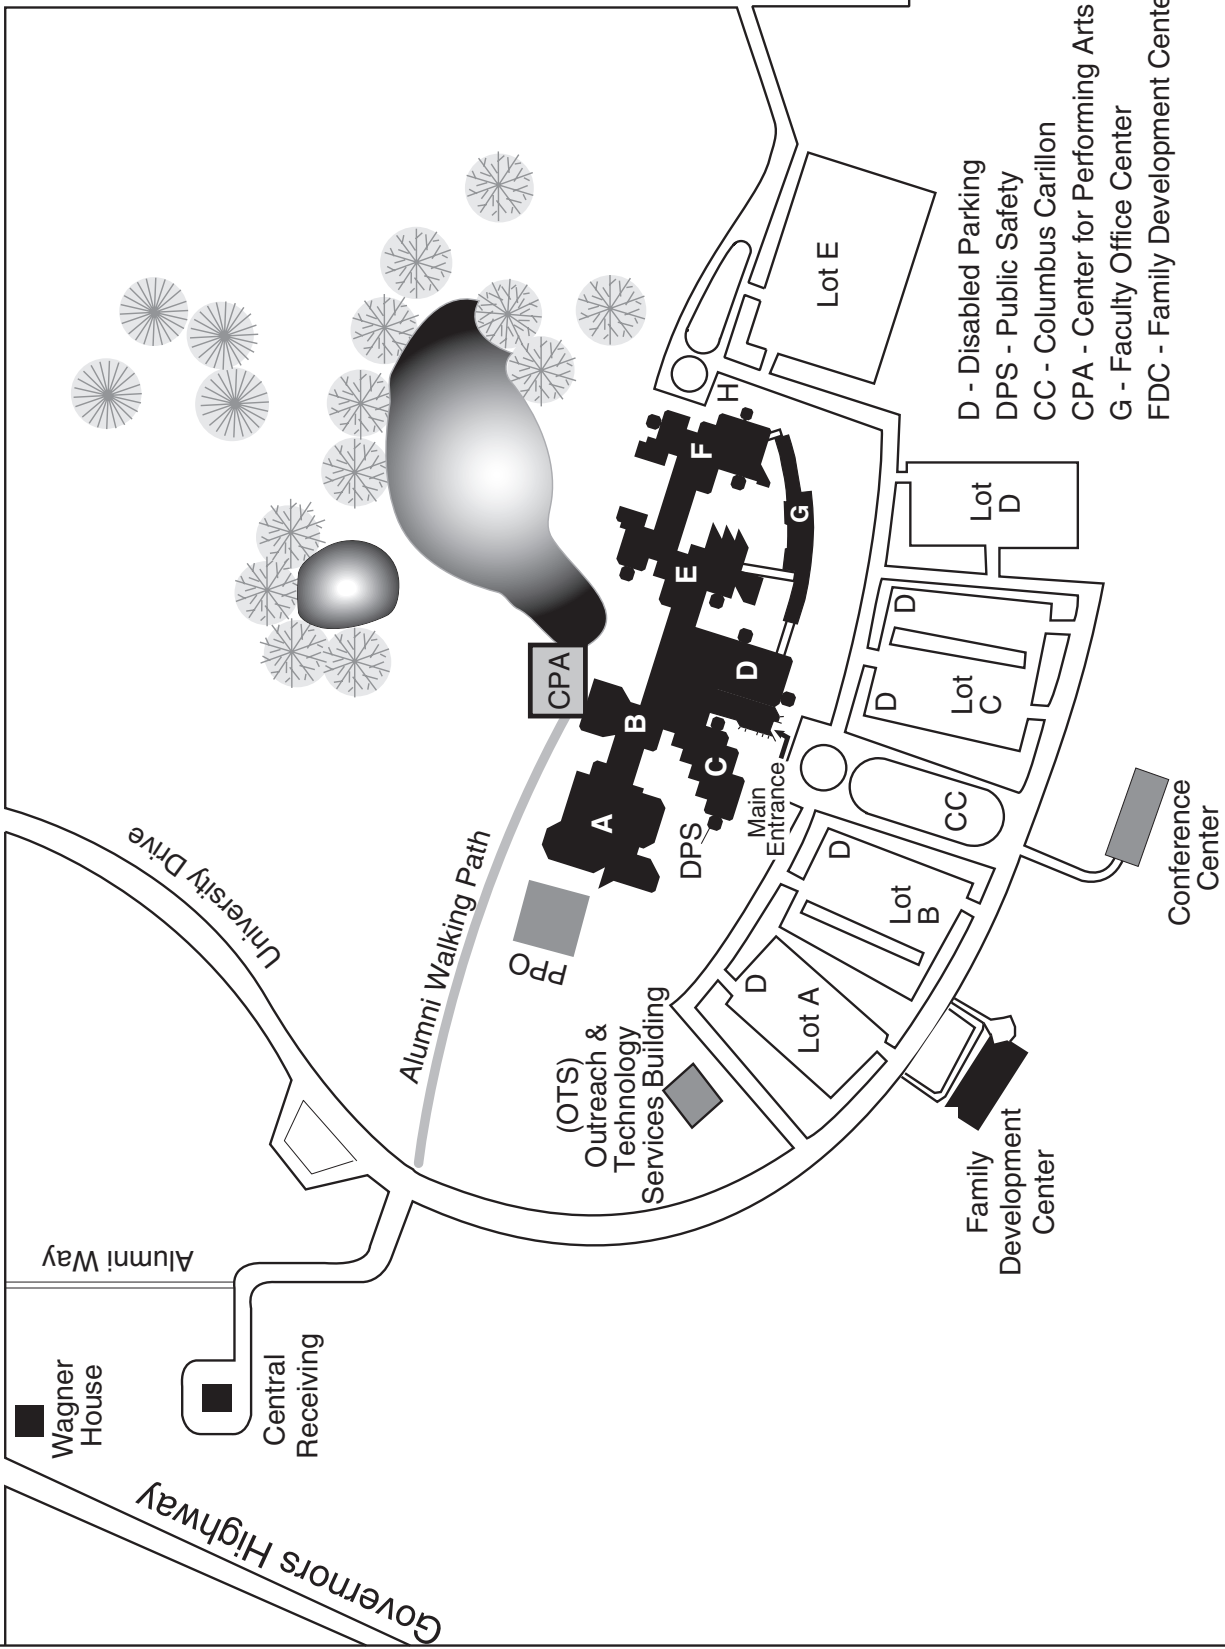

University Parkway (Stuenkel Road)

University Parkway/Crawford Ave.

Exchange Street

- D - Disabled Parking
- DPS - Public Safety
- CC - Columbus Carillon
- CPA - Center for Performing Arts
- G - Faculty Office Center
- FDC - Family Development Center