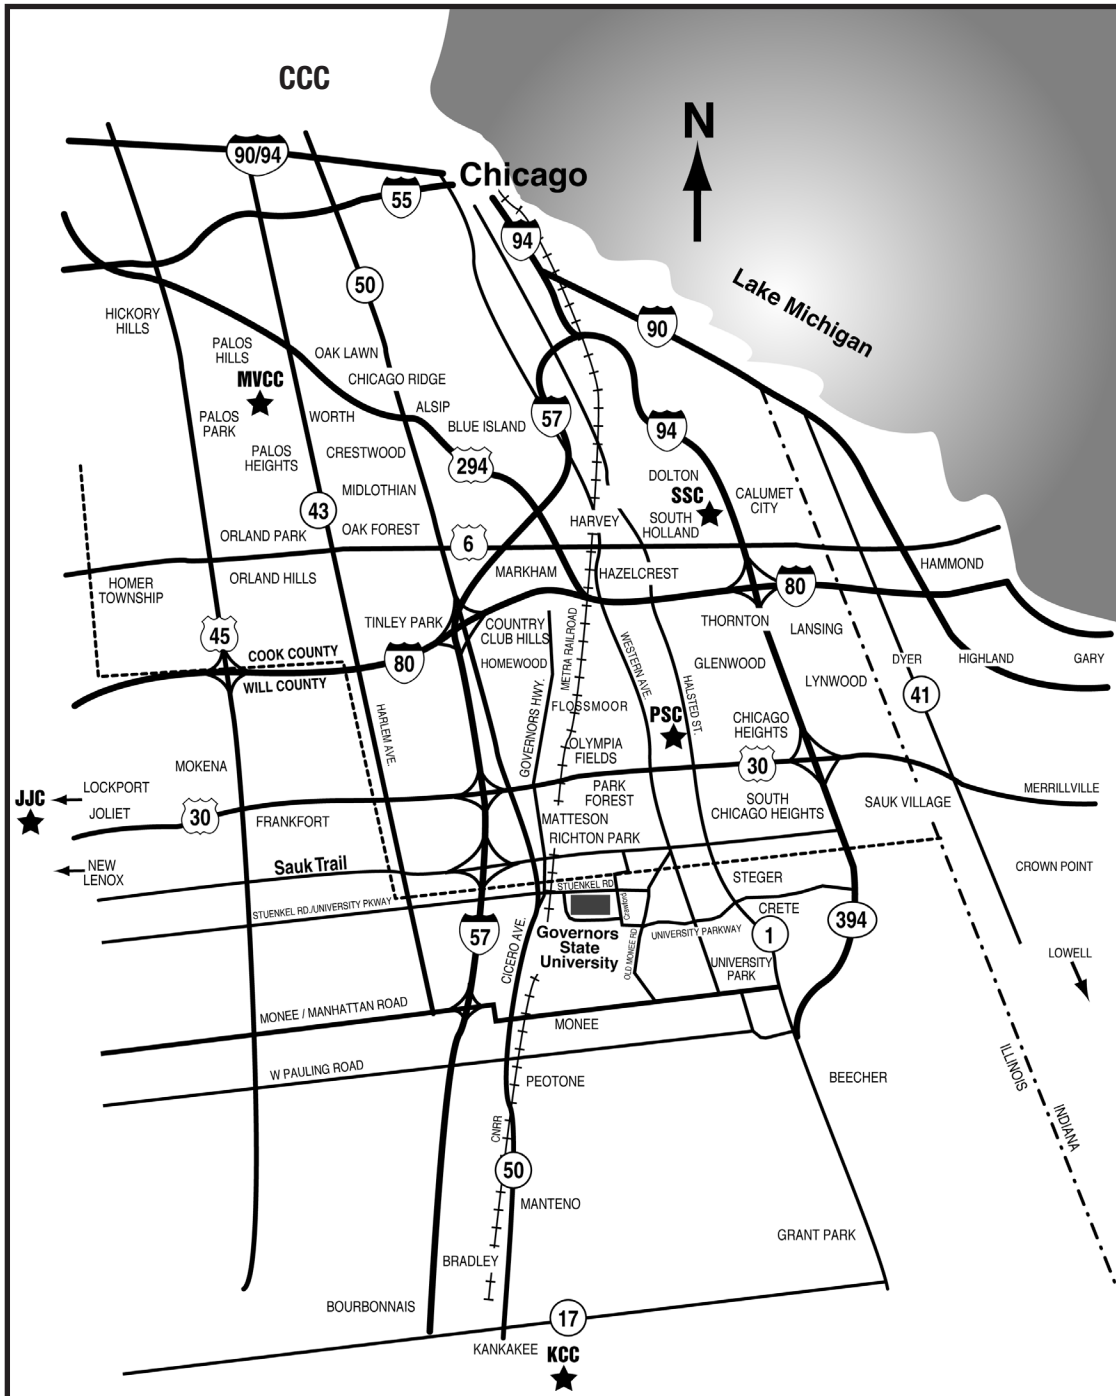

Governors State University
 University Park, Illinois 60466-0975 • 708.534.5000 • www.govst.edu

From north:
 I-94 south to I-57
 I-57 south to Sauk Trail
 Sauk Trail east 1/2 mile to Cicero
 Ave. (Rt. 50)
 Cicero Ave. south 2 miles to
 University Parkway
 University Parkway east 1/2 mile to
 GSU entrance

From south:
 I-57 north to Sauk Trail
 (then follow Sauk Trail directions
 at left)

From east:
 I-80/94 west to I-57
 (then follow I-57 directions at left)
 or
 Lincoln Highway (Rt. 30) west to
 Cicero Ave. (Rt. 50)
 (then follow Cicero Ave. directions
 at left)

From west:
 I-80/94 east to I-57
 (then follow I-57 directions at left)
 or
 Lincoln Highway (Rt. 30) east to
 Cicero Ave. (Rt. 50)
 (then follow Cicero Ave. directions
 at left)

JJC - Joliet Junior College
KCC - Kankakee Community College
SSC - South Suburban College