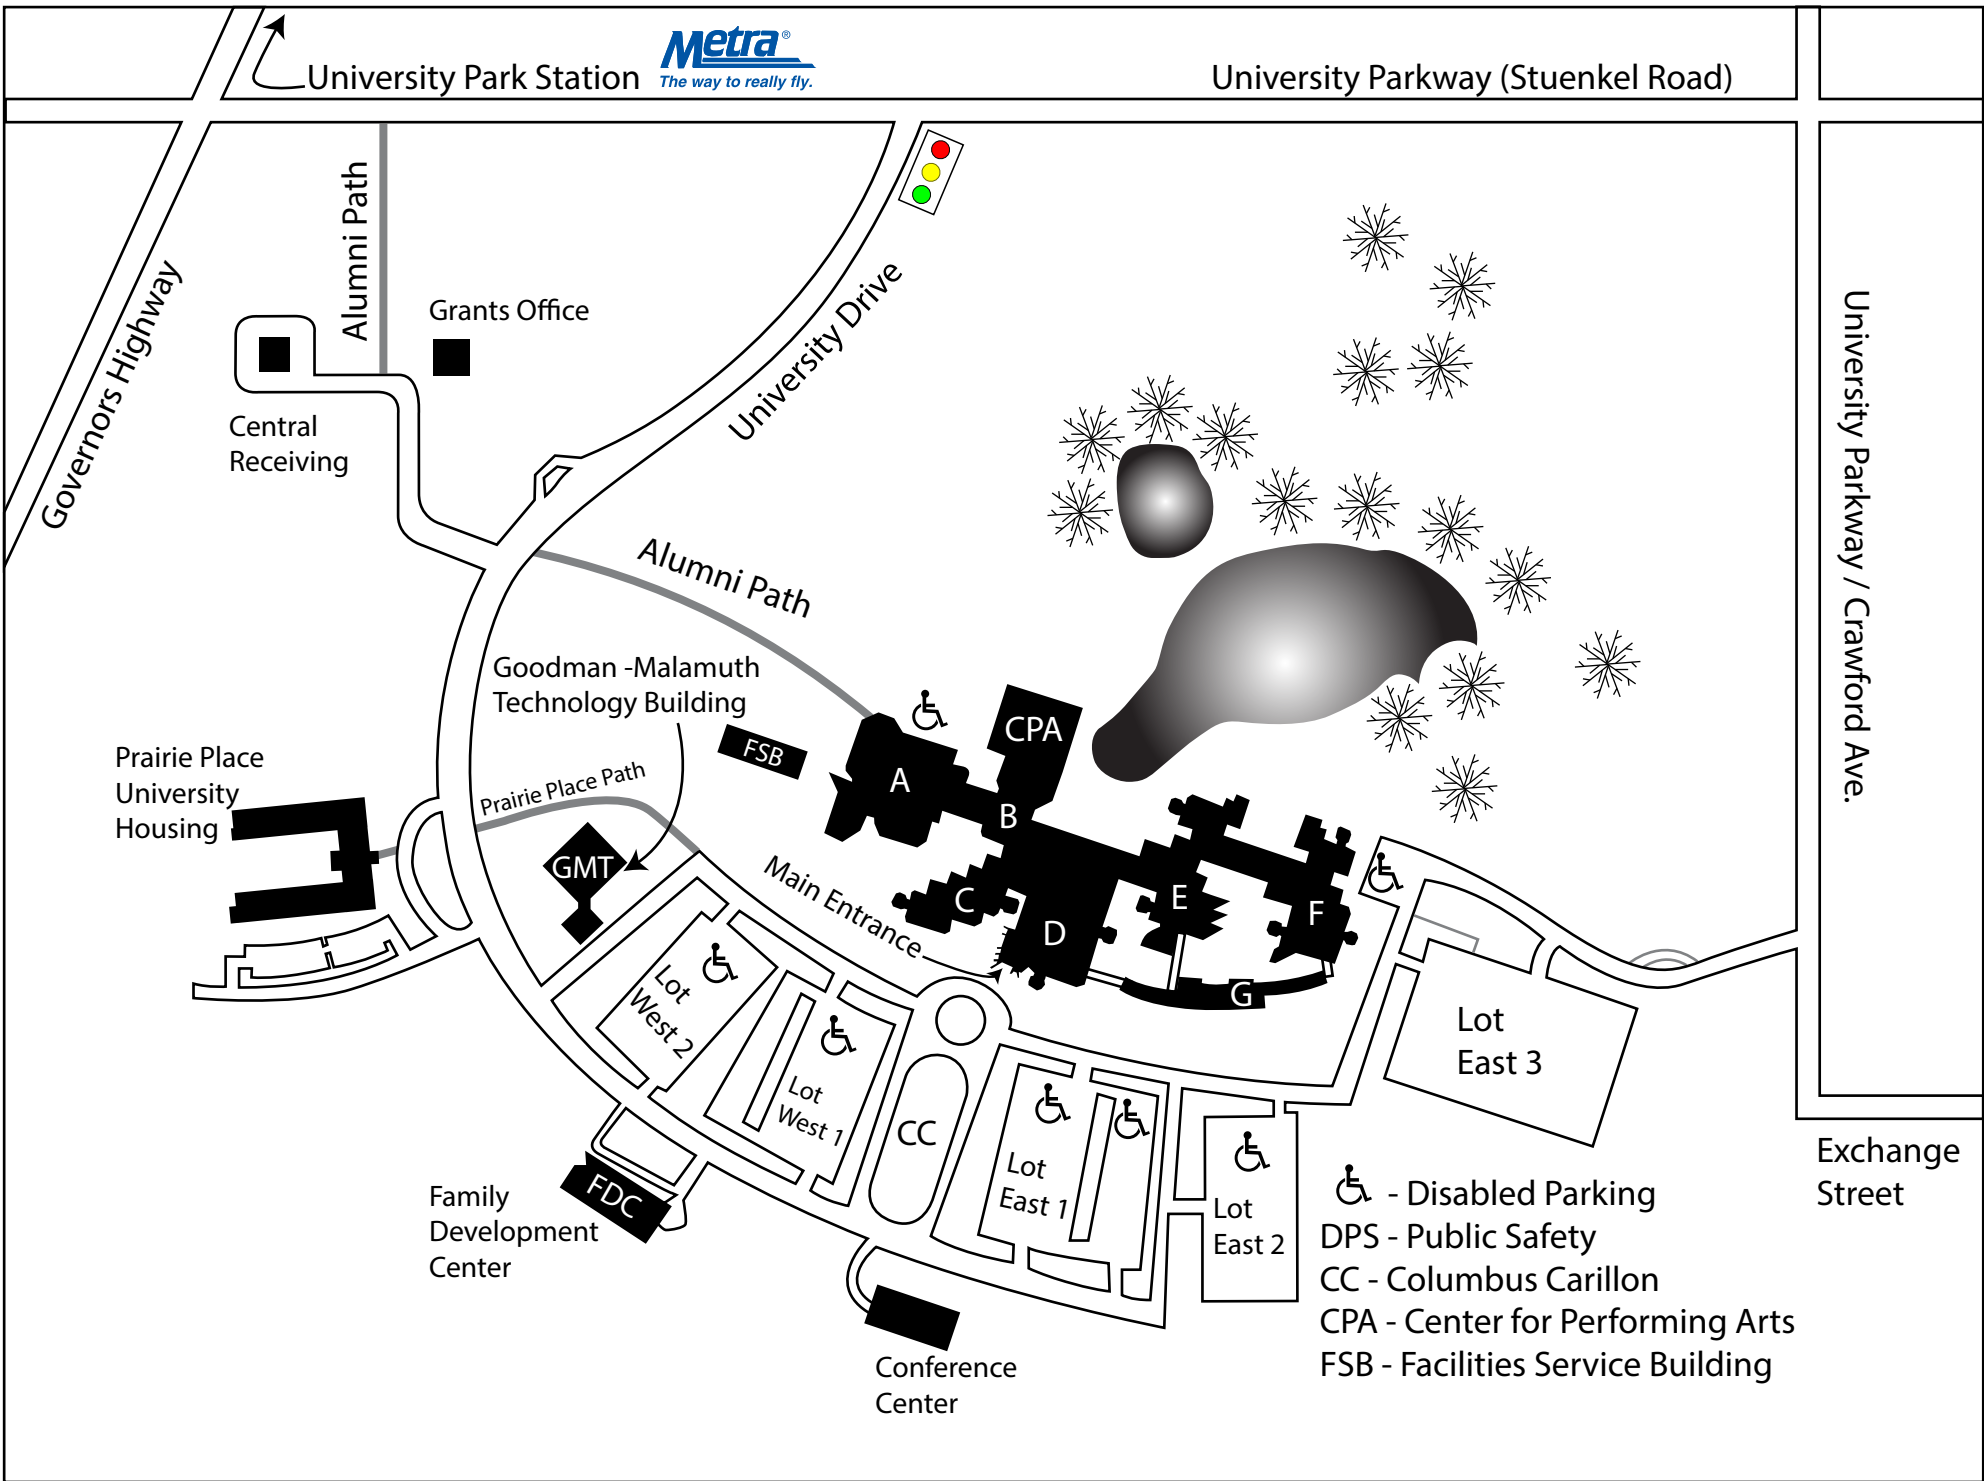

University Park Station

University Parkway (Stuenkel Road)

Central Receiving

Grants Office

Alumni Path

University Drive

Alumni Path

Goodman -Malamuth Technology Building

Prairie Place University Housing

Prairie Place Path

GMT

Main Entrance

FSB

CPA

A

B

C

D

E

F

G

Lot East 3

Lot West 2

Lot West 1

CC

Lot East 1

Lot East 2

Family Development Center

FDC

Conference Center

- Disabled Parking
- DPS - Public Safety
- CC - Columbus Carillon
- CPA - Center for Performing Arts
- FSB - Facilities Service Building

Exchange Street

University Parkway / Crawford Ave.