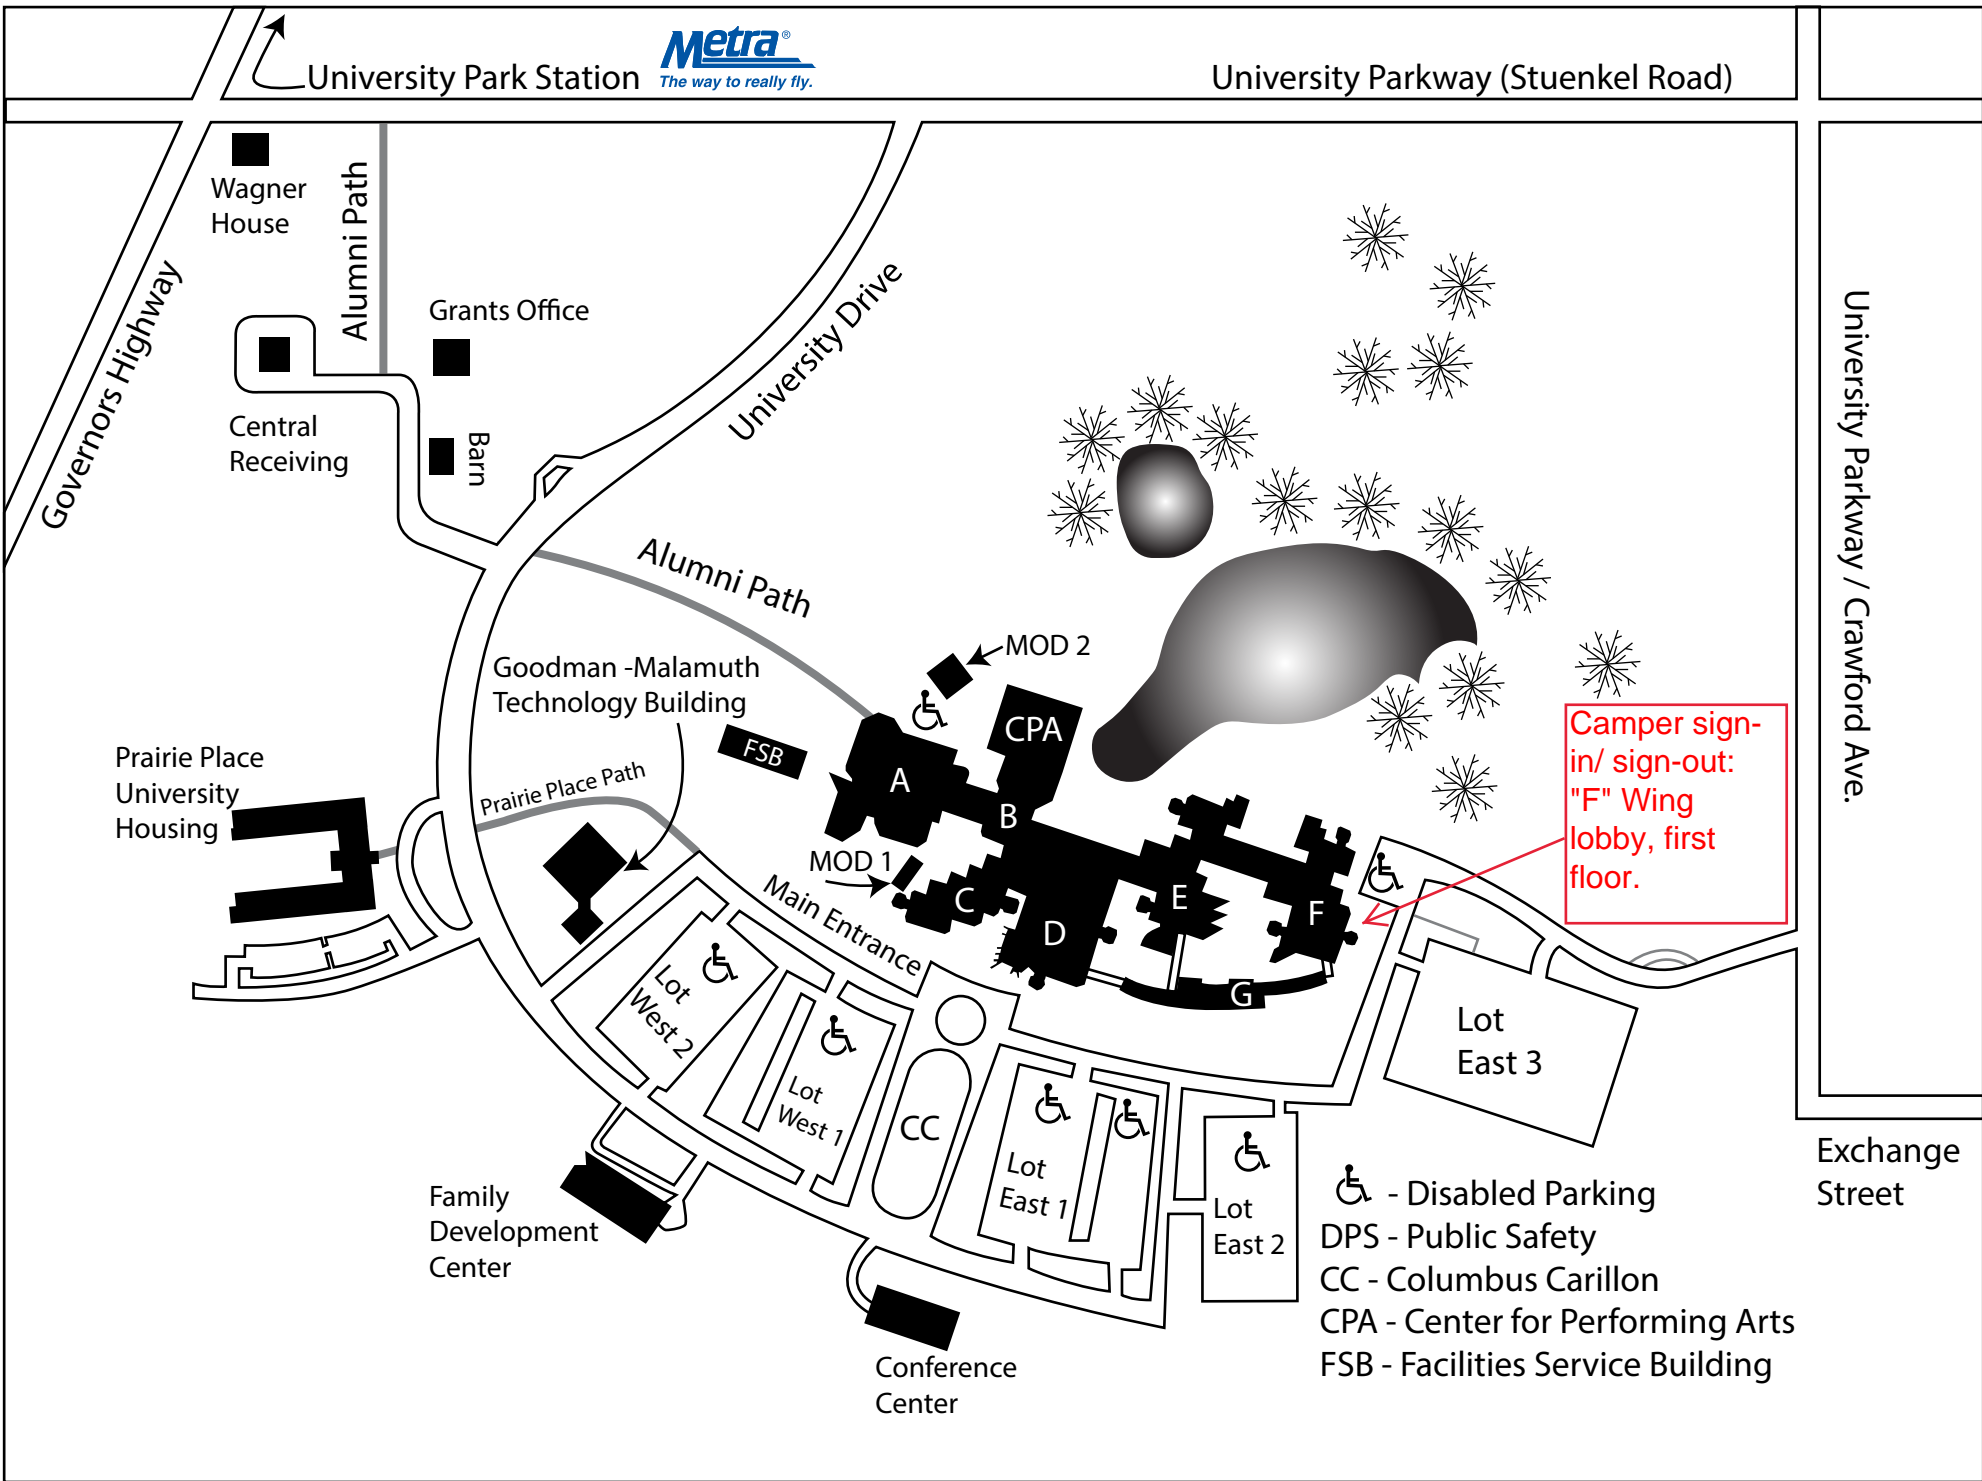

University Park Station

University Parkway (Stuenkel Road)

Wagner House

Central Receiving

Grants Office

Barn

Goodman -Malamuth Technology Building

Prairie Place University Housing

Family Development Center

Conference Center

Alumni Path

Prairie Place Path

Main Entrance

University Drive

MOD 2

CPA

FSB

MOD 1

Lot West 2

Lot West 1

CC

Lot East 1

Lot East 2

Lot East 3

Disabled Parking

DPS - Public Safety

CC - Columbus Carillon

CPA - Center for Performing Arts

FSB - Facilities Service Building

Camper sign-in/ sign-out: "F" Wing lobby, first floor.

University Parkway / Crawford Ave.