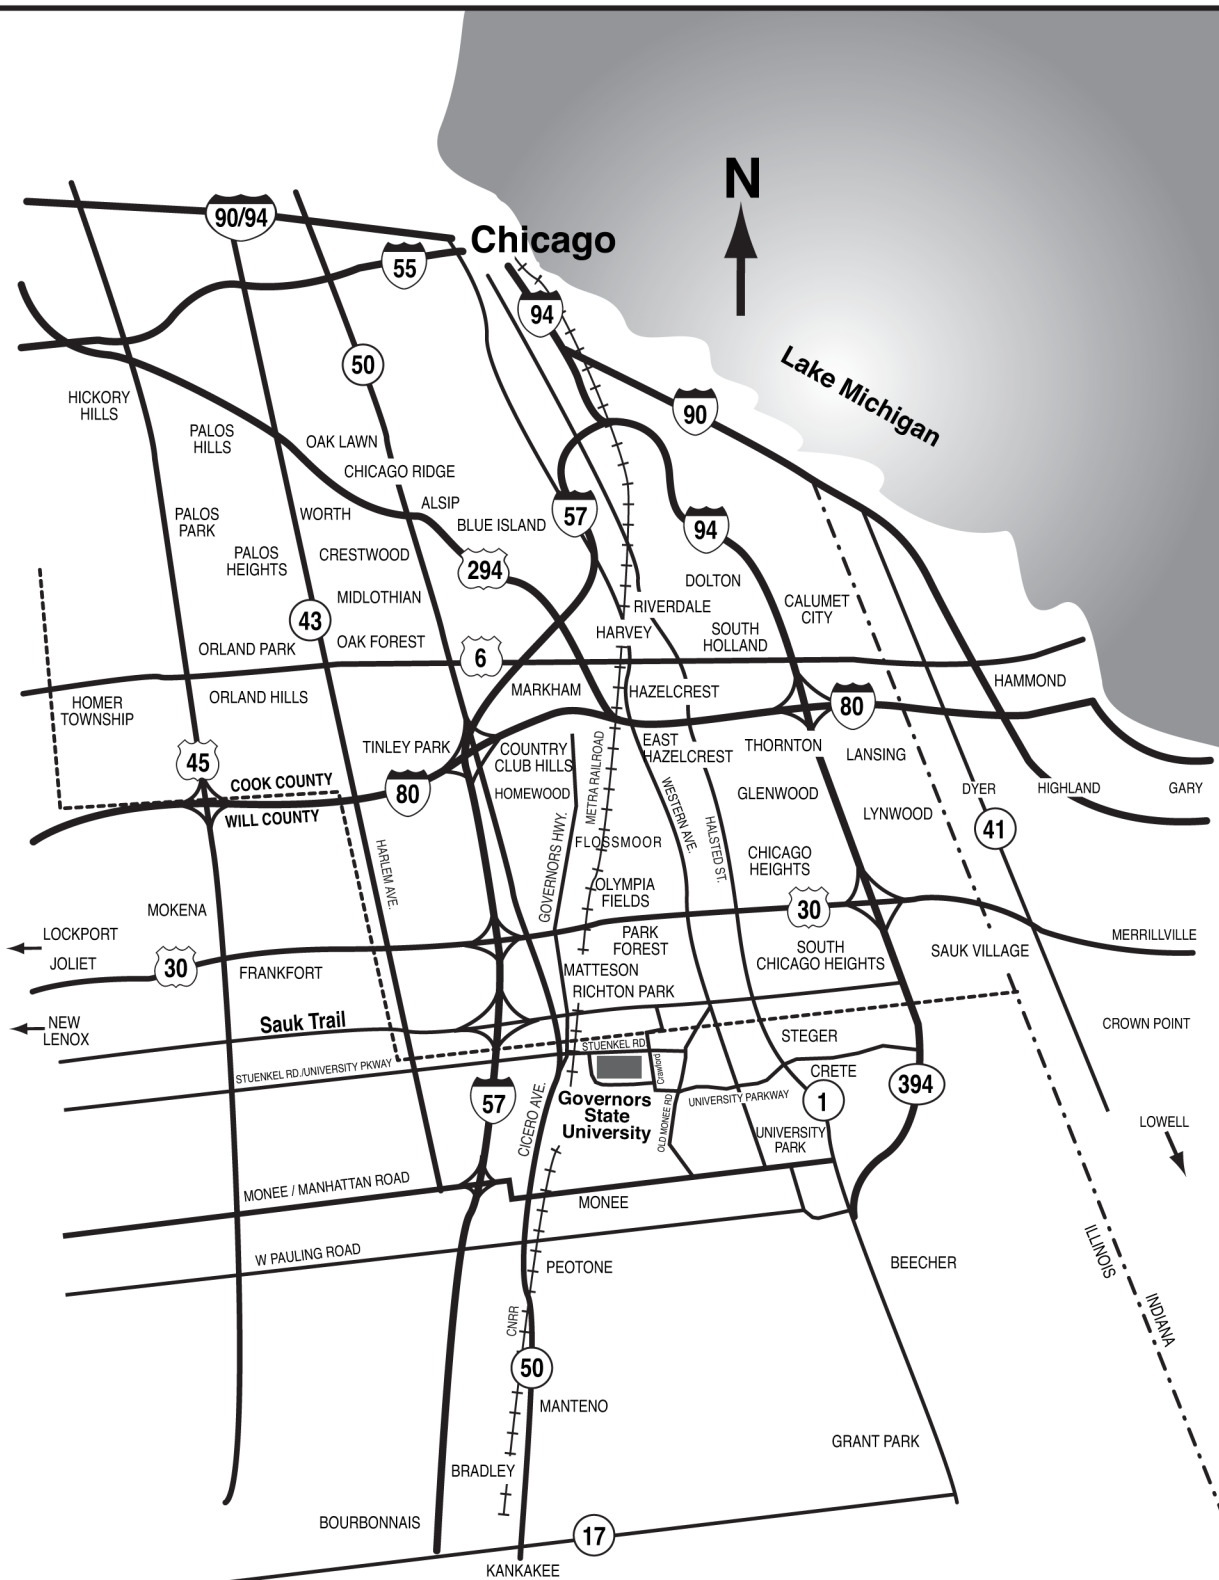

Governors State University

University Park, Illinois 60484-0975 - 708-534-5000 - <http://www.govst.edu/>

From north:

I-94 south to I-57
 I-57 south to Sauk Trail
 Sauk Trail east 1/2 mile to Cicero Ave. (Rt. 50)
 Cicero Ave. south 2 miles to University Parkway
 University Parkway east 1/2 mile to GSU entrance

From south:

I-57 north to Sauk Trail
 (then follow Sauk Trail directions at left)

From east:

I-80/94 west to I-57
 (then follow I-57 directions at left) or
 Lincoln Highway (Rt. 30) west to Cicero Ave. (Rt. 50)
 (then follow Cicero Ave. directions at left)

From west:

I-80 east to I-57
 (then follow I-57 directions at left) or
 Lincoln Highway (Rt. 30) east to Cicero Ave. (Rt. 50)
 (then follow Cicero Ave. directions at left)